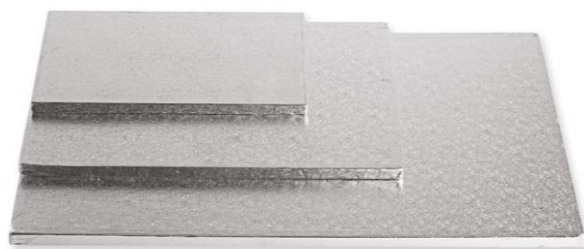

SOTTOTORTA RETTANGOLARE DORATO 20 X 30 X H 1,2 CM	5,00
SOTTOTORTA RETTANGOLARE DORATO 30 X 40 X H 1,2 CM	5,65
SOTTOTORTA RETTANGOLARE DORATO 35 X 45 X H 1,2 CM	5,95
SOTTOTORTA RETTANGOLARE DORATO 40 X 50 X H 1,2 CM	8,45
SOTTOTORTA RETTANGOLARE DORATO 40 X 60 X H 1,2 CM	14,20

Sottotorta rigidi rettangolari oro premium quality Spessore 1,2 cm

Sottotorta rigidi rettangolari argento premium quality Spessore 1,2 cm

Spessore: 1,2 cm

SOTTOTORTA RETTANGOLARE 20 X 30 X H 1,2 CM	2,85
SOTTOTORTA RETTANGOLARE 30 X 40 X H 1,2 CM	4,85
SOTTOTORTA RETTANGOLARE 35 X 45 X H 1,2 CM	5,65
SOTTOTORTA RETTANGOLARE 40 X 50 X H 1,2 CM	8,00
SOTTOTORTA RETTANGOLARE 40 X 60 X H 1,2 CM	9,10
SOTTOTORTA RETTANGOLARE 50 X 70 X H 1,2 CM	14,80